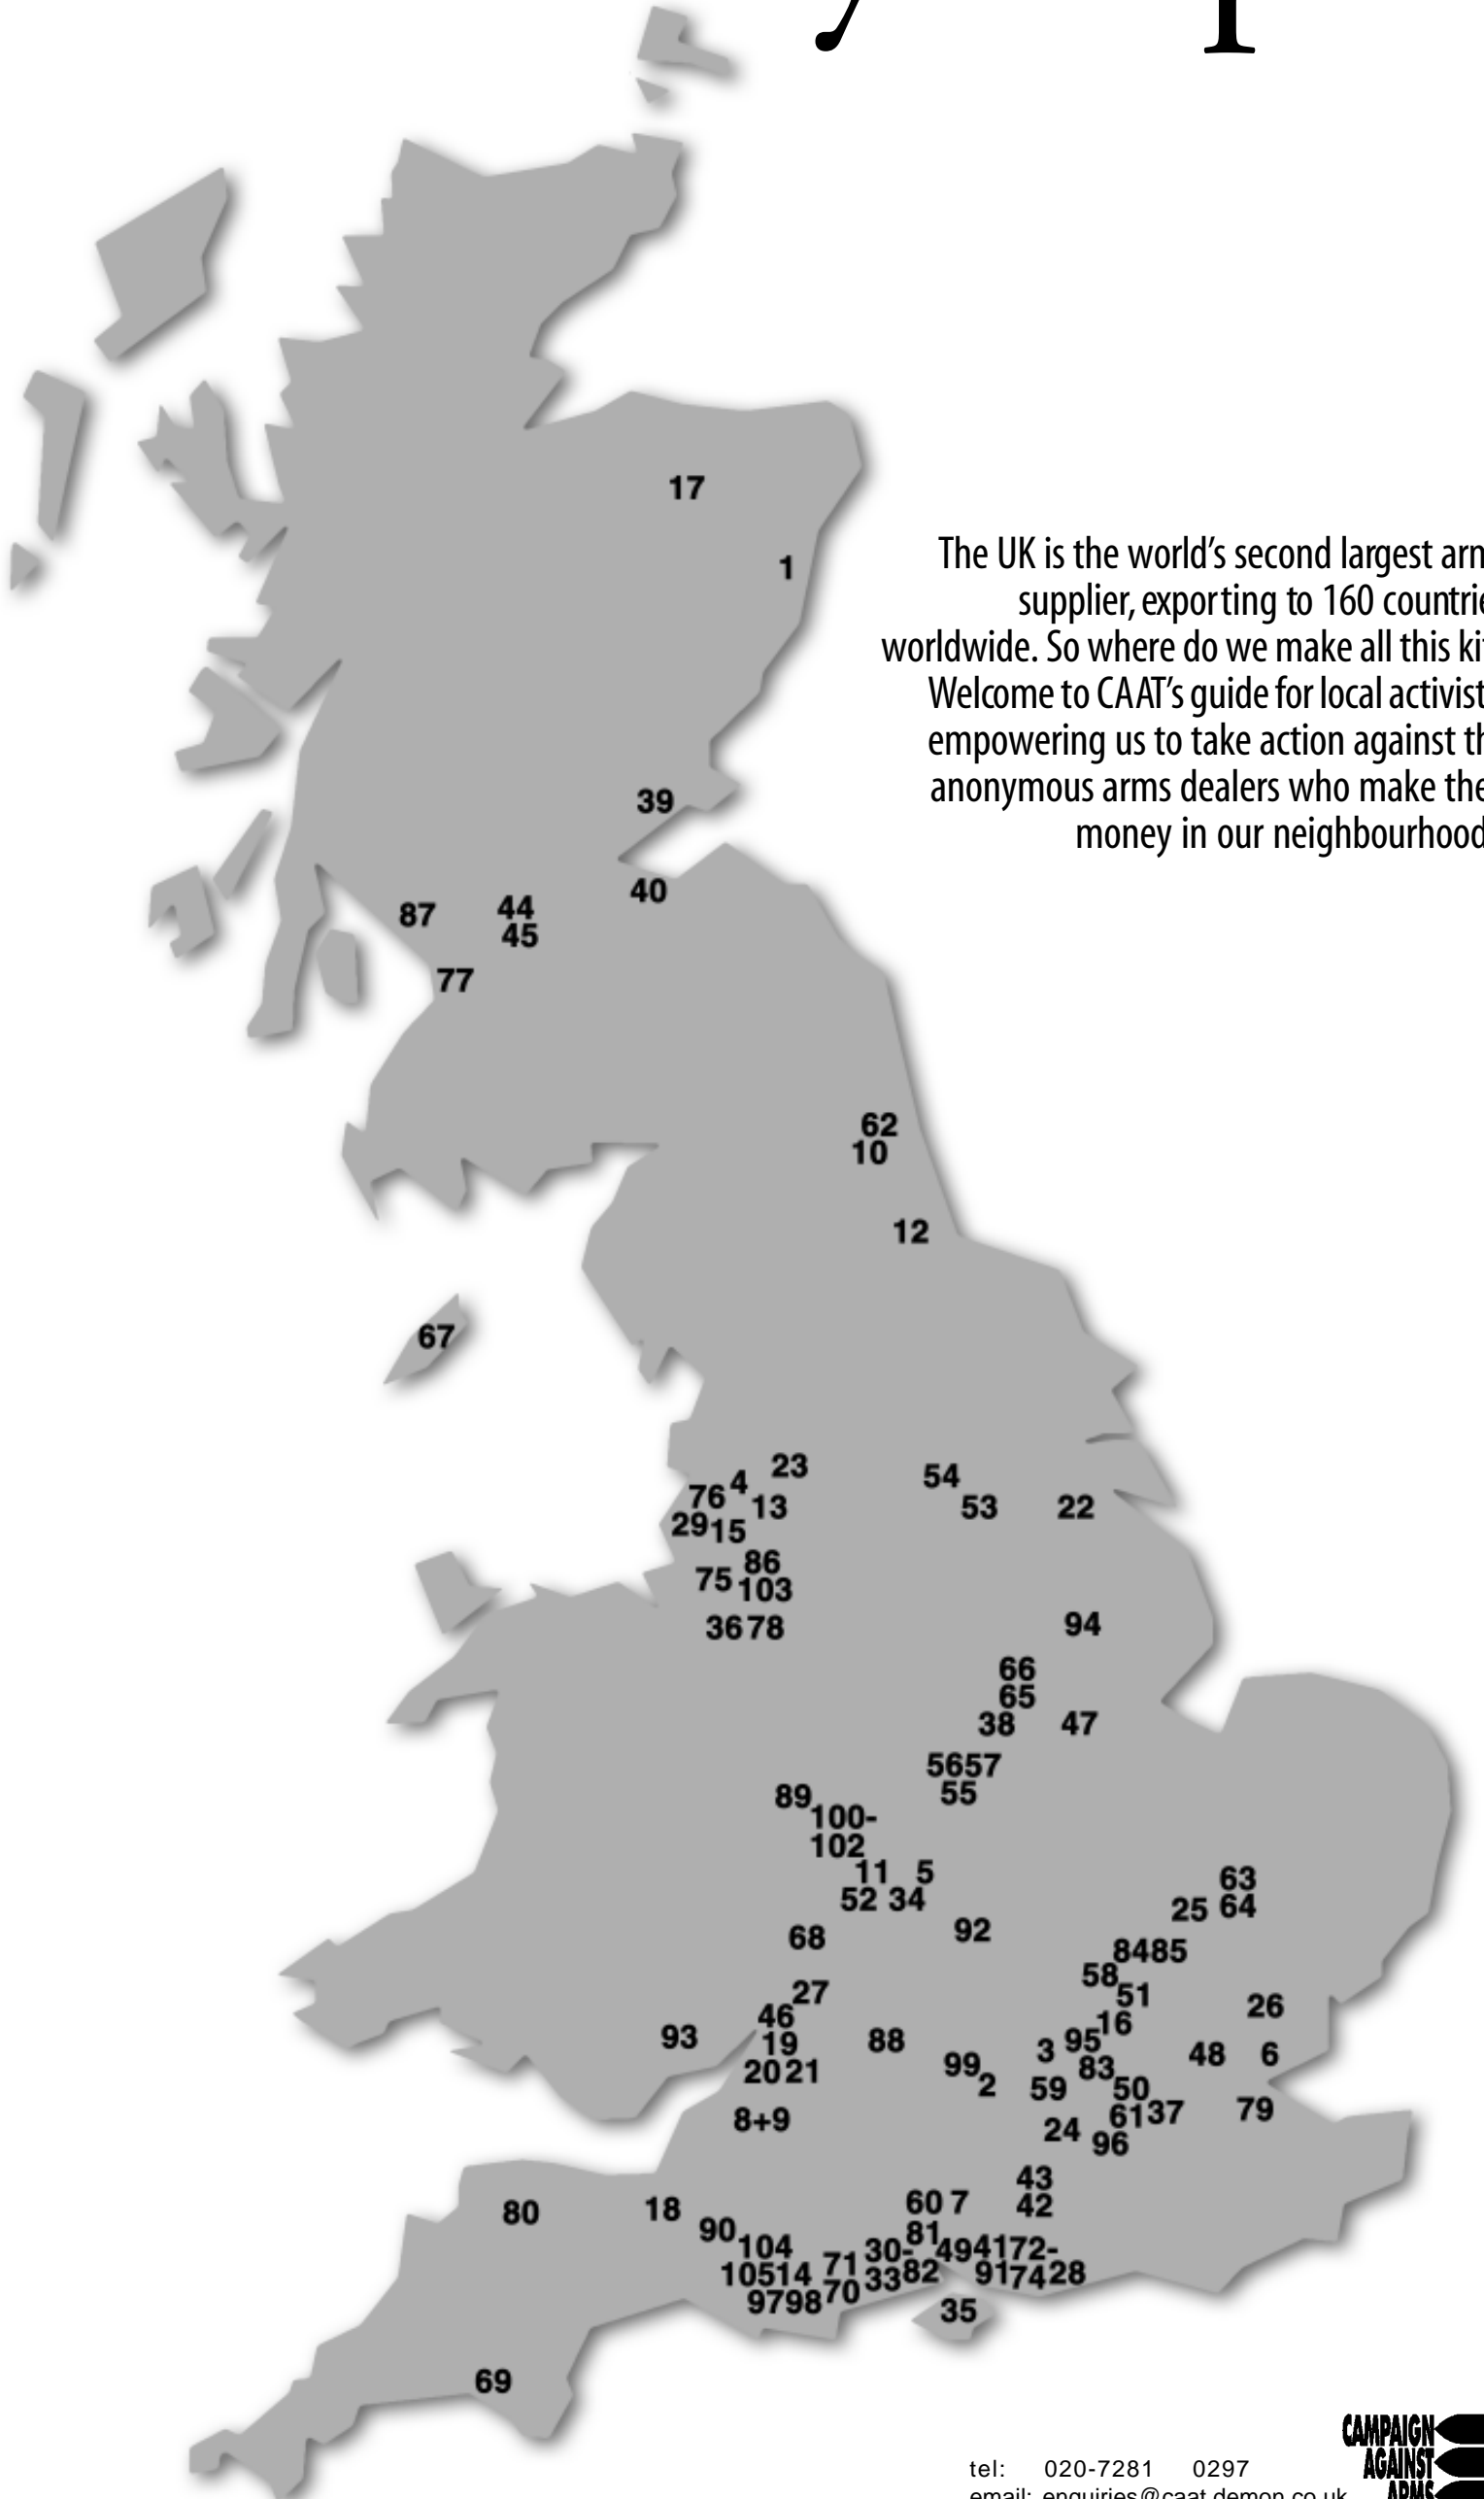

# the alternative Ordnance survey map

Place	Arms company
1 ABERDEEN	Rolls-Royce
2 ABINGDON	Cobham
3 AYLESBURY	BAE Systems
4 BALDERSTONE	BAE Systems
5 BARWELL	BAE Systems
6 BASILDON	BAE Systems
7 BASINGSTOKE	Smiths Group
8 BATH	BAE Systems
9 BATH	Smiths Group
10 BELLINGHAM	BAE Systems
11 BIRMINGHAM	Smiths Group
12 BIRTLEY	BAE Systems
13 BLACKBURN	BAE Systems
14 BLANDFORD	Cobham
15 BOLTON	BAE Systems
16 BOREHAMWOOD	BAE Systems
17 BRIDGEND	BAE Systems
18 BRIDGEWATER	BAE Systems
19 BRISTOL	BAE Systems
20 BRISTOL	GKN
21 BRISTOL	Smiths Group
22 BROUGH	BAE Systems
23 BURNLEY	Smiths Group
24 CAMBERLEY	BAE Systems
25 CAMBRIDGE	Smiths Group
26 CHELMSFORD	BAE Systems
27 CHELTENHAM	Smiths Group
28 CHICHESTER	Cobham
29 CHORLEY	BAE Systems
30 CHRISTCHURCH	BAE Systems
31 CHRISTCHURCH	Cobham
32 CHRISTCHURCH	Smiths Group
33 CHRISTCHURCH	VosperThor neycroft
34 COVENTRY	Rolls-Royce
35 COWES	GKN
36 CREWE	Rolls-Royce
37 CROYDON	Smiths Group
38 DERBY	Rolls-Royce
39 DUNFERMLINE	BAE Systems
40 EDINBURGH	BAE Systems
41 FAREHAM	Cobham
42 FARNHAM	GKN
43 FARNBOROUGH	BAE Systems
44 GLASGOW	BAE Systems
45 GLASGOW	Rolls-Royce
46 GLOUCESTER	Smiths Group
47 GRANTHAM	Smiths Group
48 HAINAULT	Smiths Group
49 HAMBLE-LE-RICE	Smiths Group
50 HAREFIELD	BAE Systems
51 HATFIELD	BAE Systems
52 KIDDERMINSTER	BAE Systems
53 KIRBYMOORSIDE	COBHAM
54 LEEDS	Rolls-Royce
55 LEICESTER	BAE Systems
56 LOUGHBOROUGH	BAE Systems
57 LOUGHBOROUGH	Cobham
58 LUTON	GKN
59 MARLOW	Cobham
60 MIDDLEWALLOP	Cobham
61 NEW MALDEN	BAE Systems
62 NEWCASTLE	Rolls-Royce
63 NEWMARKET	Cobham
64 NEWMARKET	Smiths Group
65 NOTTINGHAM	BAE Systems
66 NOTTINGHAM	Rolls-Royce
67 ONCHAN	Smiths Group
68 PERSHORE	Rolls-Royce
69 PLYMOUTH	BAE Systems
70 POOLE	Cobham
71 POOLE	Smiths Group
72 PORTSMOUTH	BAE Systems
73 PORTSMOUTH	GKN
74 PORTSMOUTH	VosperThor neycroft
75 POYNTON	BAE Systems
76 PRESTON	BAE Systems
77 PRESTWICK	BAE Systems
78 RADWAY GREEN	BAE Systems
79 ROCHESTER	BAE Systems
80 SOUTH MOLTON	Cobham
81 SOUTHAMPTON	BAE Systems
82 SOUTHAMPTON	VosperThor neycroft
83 STANMORE	BAE Systems
84 STEVENAGE	BAE Systems
85 STEVENAGE	Cobham
86 STOCKPORT	BAE Systems
87 STRATHCLYDE	BAE Systems
88 SWINDON	BAE Systems
89 TELFORD	Alvis
90 TEMPLECOMBE	BAE Systems
91 TITCHFIELD	BAE Systems
92 TOWCESTER	BAE Systems
93 USK	BAE Systems
94 WADDINGTON	BAE Systems
95 WATFORD	Smiths Group
96 WEYBRIDGE	BAE Systems
97 WIMBOURNE	Cobham
98 WIMBOURNE	Cobham
99 WITNEY	Cobham
100 WOLVERHAMPTON	BAE Systems
101 WOLVERHAMPTON	Rolls-Royce
102 WOLVERHAMPTON	Smiths Group
103 WOODFORD	BAE Systems
104 YEOVIL	BAE Systems
105 YEOVIL	GKN